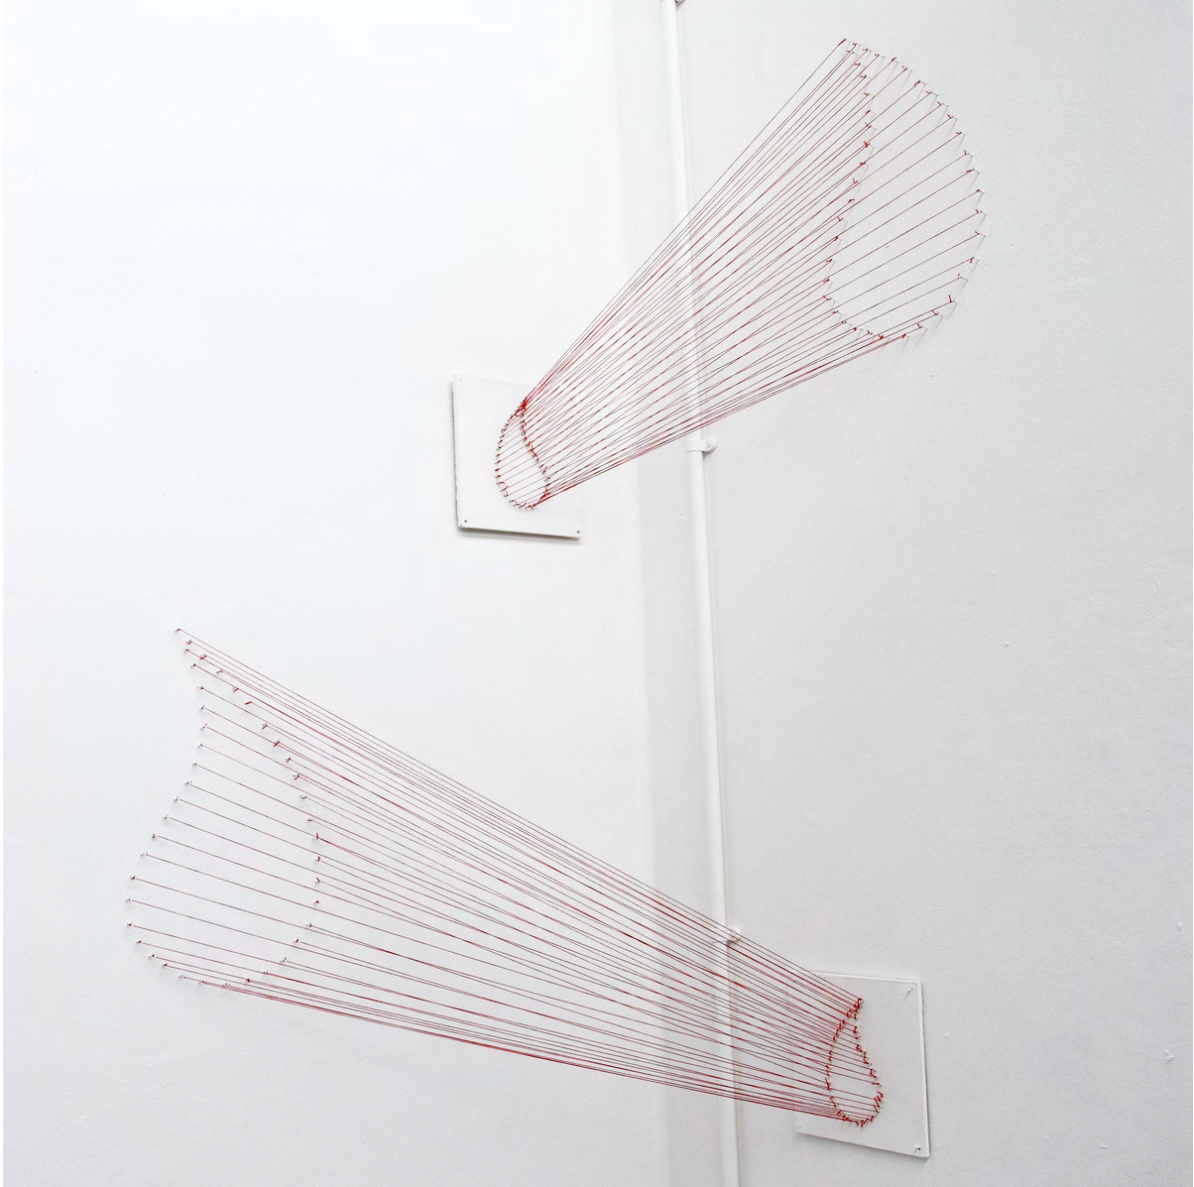

Echoes of the paisley (corner 1)

2023

Variable sizes

Elastic, screw eyes, MDF, nails