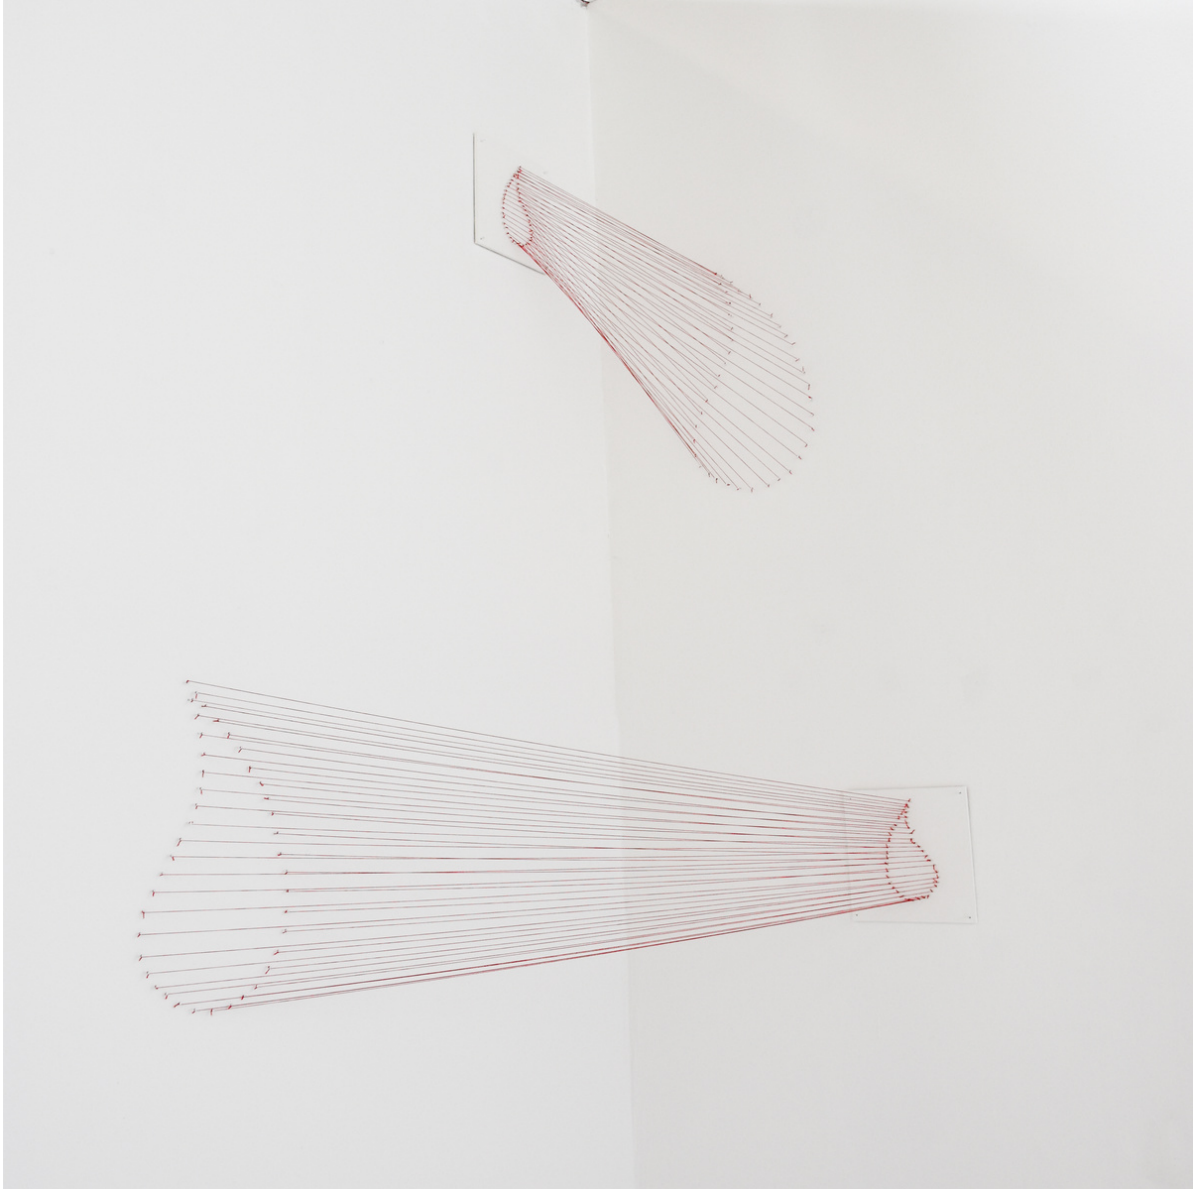

Echoes of the paisley (corner 2)

2023

Variable sizes

Elastic, screw eyes, MDF, nails