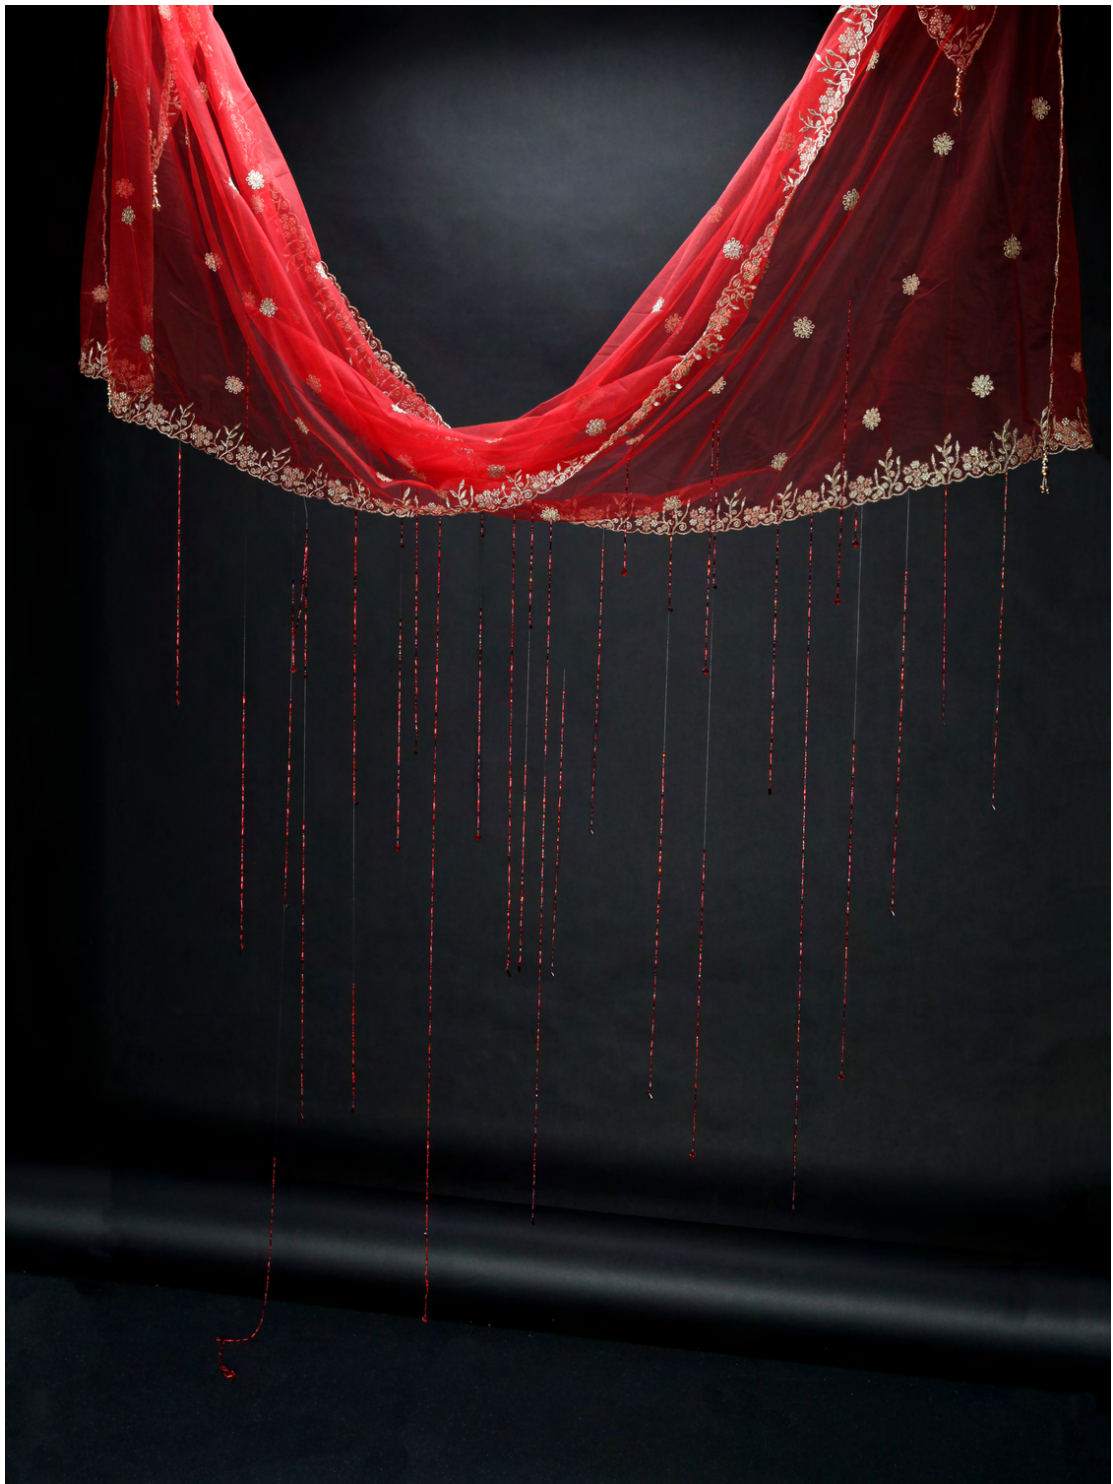

Canopy

2022

Fabric, fishing wire, beads

300 x 250 cm