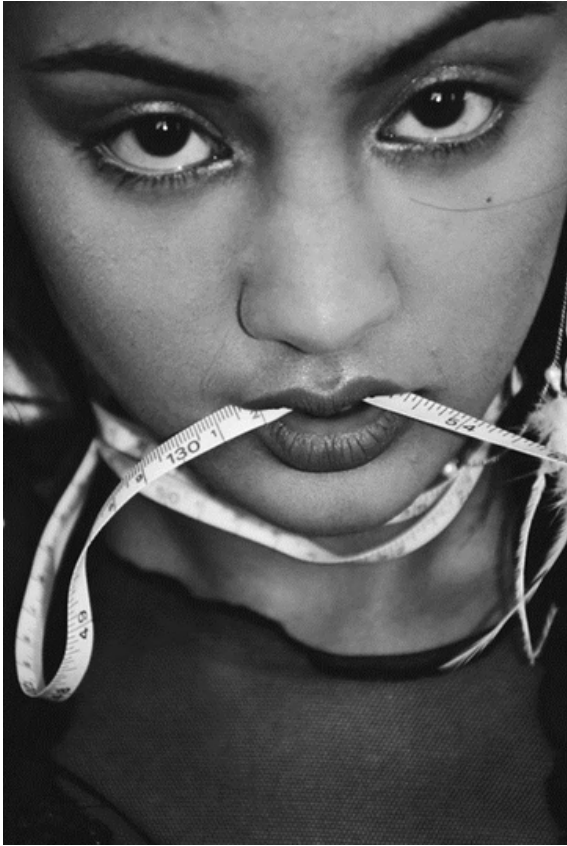

A red teardrop-shaped graphic that serves as a decorative element for the letter 'P' in the word 'Portfolio'.

Portfolio

Amina Pagliari

A series of approximately 15 thin red lines radiate from a central point on the left side of the page, extending towards the right. The lines are slightly curved and spread out as they move to the right, creating a fan-like effect.

36 x 40 cm

Handmade paper, thread

The westernisation of the Paisley

2022

68 x 300 cm

Plaster, cotton, plywood, acrylic paint

The westernisation of the Paisley (details)

Photography

Restriction photography series

Restriction photography series

Restriction photography series

Self-worth photography series

Self-worth photography series

A series of approximately 15 thin red lines radiate from a single point on the left edge of the page, extending towards the right. The lines are slightly curved and spread out as they move across the page.