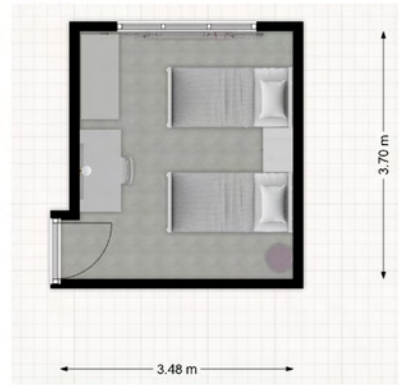

Carers in Bedfordshire – Interior designing young carers' bedroom

- elegant
- chic
- french
- princess style

Room plan