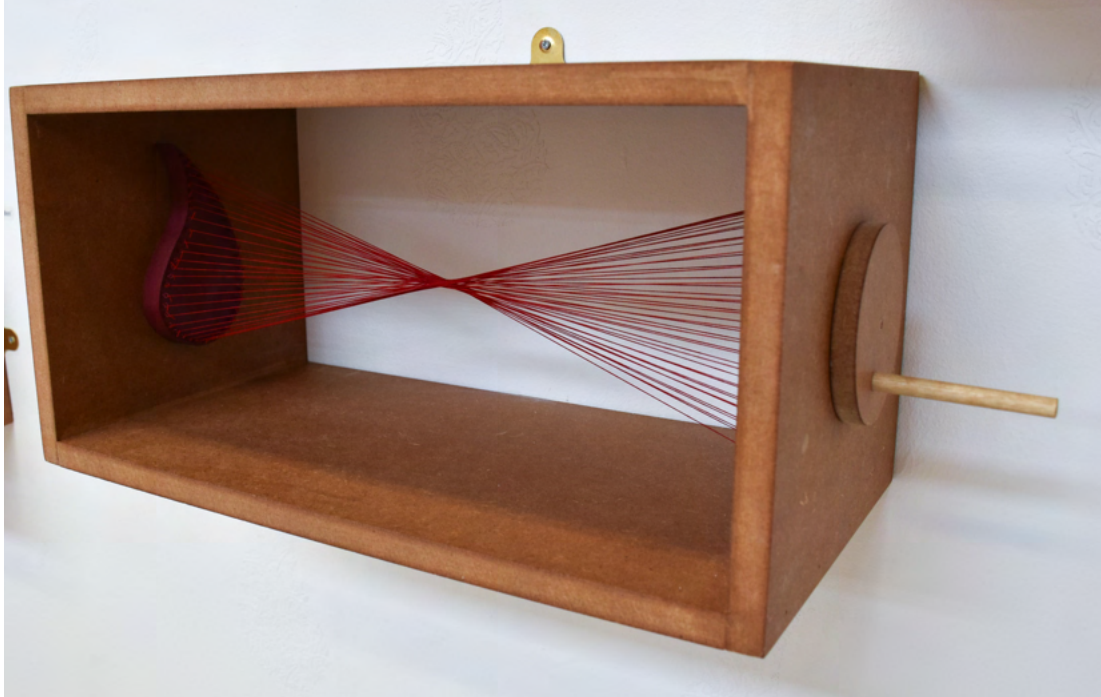

A red teardrop-shaped graphic that serves as a decorative element for the letter 'P' in the word 'Portfolio'.

Portfolio

Amina Pagliari

A series of approximately 15 thin red lines radiate from a central point on the left side of the page, extending towards the right. The lines are slightly curved and spread out as they move to the right, creating a fan-like effect.

Artwork

Room 84: The Paisley (Box collection)

2023

495 x 300 cm (total)

MDF, plaster, thread, elastic, paper, books, beads,
globe

Gone and forgotten
(Room 84: The Paisley)
(detail)

Imperial amnesia
(Room 84: The Paisley)
(detail)

Restriction photography series

Restriction photography series

Restriction photography series

Self-worth photography series

Self-worth photography series

A series of approximately 15 thin red lines radiate from a single point on the left edge of the page, extending towards the right. The lines are slightly curved and spread out as they move across the page.